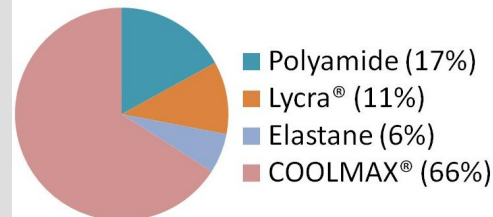

Arch brace provides additional support

Additional padding provided by double weave

Seamless

Extra-strength toe and heel reinforcement

Colours Available:

1
grey

9
light grey

Composition: