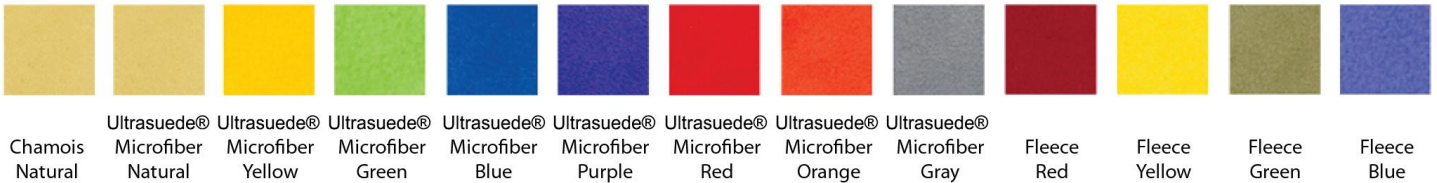

Camera Eyecushion Selector Chart

Camera	Oval Extra Large 6014	Oval Long 6013	Oval Large 6012	Oval Small 6011	Extra Large Round 2013	Large Round 2012	Small Round 2011	ExtraSmall Round 2010
Panavision Genesis(old version): two sizes			X			X		
Panavision Millennium							X	
PNC VF4		X						
Red Bomb EVF								X
Red One Digital Camera:two sizes available						X	X	
Sony a7 Series: A-Cup (by Miller & Schneider www.millerschneider.com) For more info, please see our NEWS page: http://www.bluestarproducts.ca/news.php						X		
Small HD							X	
Small HD 502 Sidefinder						X		
Sony 900			X					
Sony 900S			X					
Sony Betacam				X				
Sony DCR-SD1000			X					
Sony DNW-7		X						
Sony EX1: two sizes available			X	X				
Sony EX3: two sizes available			X	X				
Sony F3					X